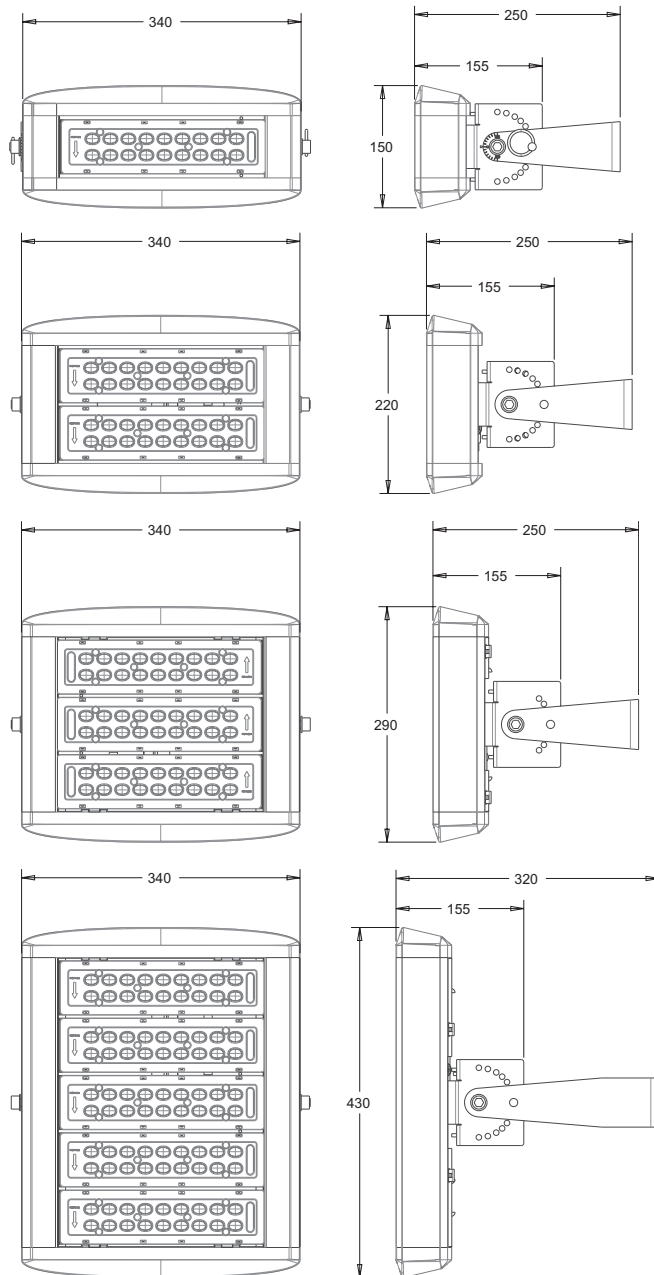

DIMENSIONS

Legrand - AUS
1300 369 777
www.legrand.com.au
ABN 31 000 102 661

Legrand - NZ
0800 476 009
www.legrand.co.nz

Refer to your group buying office, Legrand Sales Representative or Legrand Sales Office for pricing.

LEG1803

08_2018