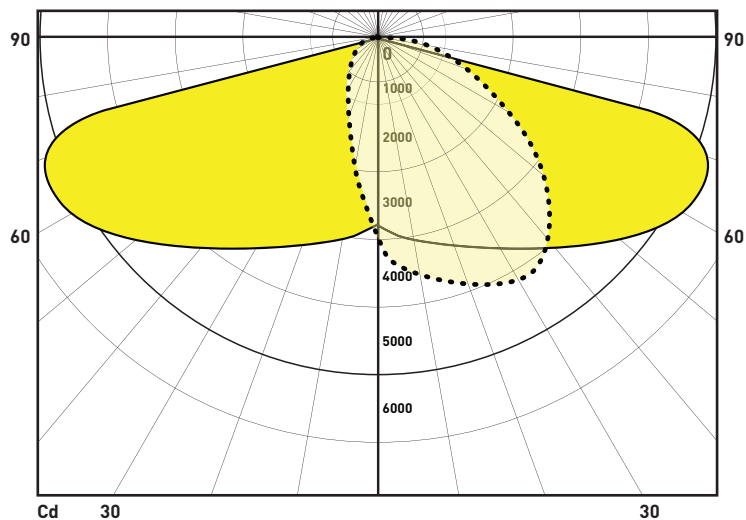

Datasheet

Plazza LED Floodlight

CAT NO. 682430, 682431, 682432, 682433

682430

682431

682432

682433

Cat No	682430	682431	682432	682433
Description	PLAZZA LED 6100 ASYM	PLAZZA LED 12000 ASYM	PLAZZA LED 18100 ASYM	PLAZZA LED 30000 ASYM
Weight	5Kg	6Kg	7Kg	10Kg
Nominal luminaire luminous flux (lm)	6,100	12,000	18,100	30,000
Colour temperature (K)	4,000			
Chromaticity tolerance	ANSI ANSLG C78.377: 3985K±275 MacAdam Ellipse: 3SDCM			
Nominal circuit power (W)	60	115	175	290
Nominal luminaire efficacy (lm/W)	102	104	103	103
Power factor	>0.95			
Supply voltage	240V 50Hz			
Driver type	Fixed output/Non-Dimmable			
Operating temperature	0°C to 40°C			
Body construction	Aluminium – powder coated black			
Lens	Asymmetric lens			
Power cable	1.5m length flex			
IP	IP66			
Impact rating	IK08			
Compliance	AS/NZS 60598  			

Plazza LED Floodlight

CAT NO. 682430, 682431, 682432, 682433

- Up to 30,000 lumen output
- 4000K colour temperature
- L70 @ 50,000 hours
- CRI > 80
- Asymmetric lens
- Mains
- IP66
- IK08

Polar Curve

682432 - PLAZZA LED FLOODLIGHT